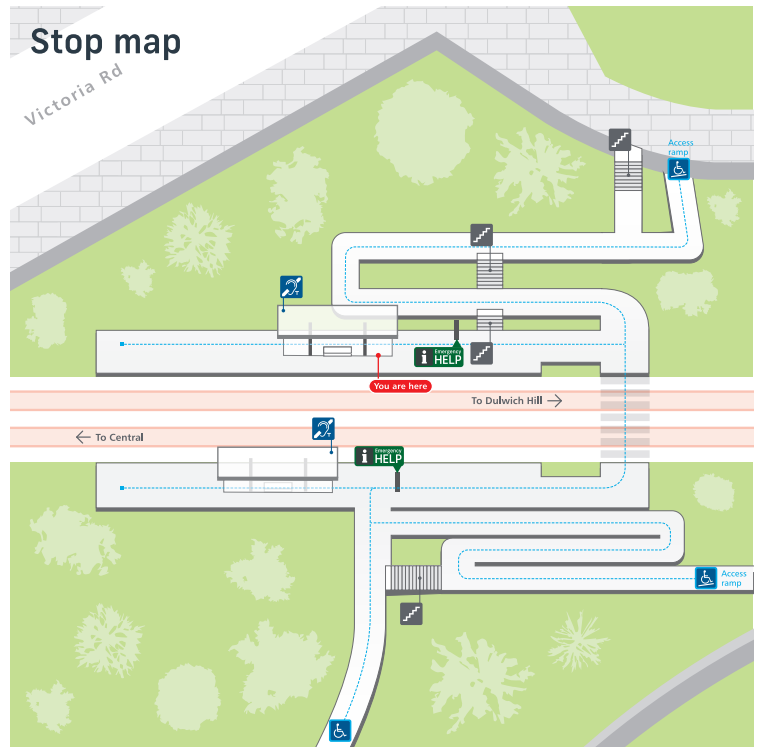

Stop guide

Next services information

Visit transportnsw.info or scan this QR code for next services information

Transport connections

1. **L1 Dulwich Hill Line service frequency:**
2. **Monday to Friday:**
   6am to 7am - 15 minutes
   7am to 10am - 8 minutes
   10am to 3pm - 10 minutes
   3pm to 7pm - 8 minutes
   7pm to 11pm (midnight on Friday) - 15 minutes
3. **Saturday:**
   6am to 9am - 15 minutes
   9am to 9pm - 10 minutes
   9pm to 11pm - 15 minutes
4. **Sunday and Public Holidays:**
   6am to 9am - 15 minutes
   9am to 7pm - 10 minutes
   7pm to 11pm - 15 minutes

1. **B** Bus services depart from:
   Bus stop 203814 towards Central Gladstone Park
   Bus stop 203717 towards Martin Place
   For more details and of services from other bus stops nearby visit transportnsw.info

Customer assistance

Tickets

1. For light rail services, you can use an Opal card, a contactless credit or debit card or a linked device to pay for travel by tapping on and tapping off at the Opal readers on each platform.
2. Plan ahead and top up or purchase your Opal card online or from an Opal retailer. Visit transportnsw.info for more information.
3. **Tap on and tap off, every time.** Remember to both tap on and tap off to avoid a fine of up to $550.00.

Destinations

1. 1 Foreshore Walk
2. 2 Jubilee Oval
3. 3 Tramsheds