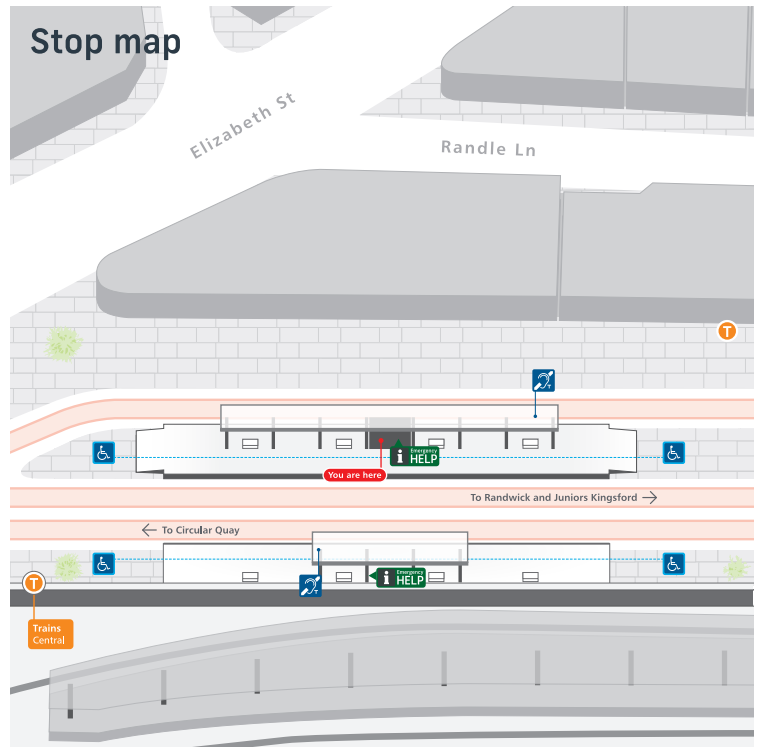

Stop guide

Next services information

Visit transportnsw.info or scan this QR code for next services information

Transport connections

L L2 Randwick Line and L3 Kingsford Line services operate Monday to Sunday 05:00 to 01:00

i For details of these services refer to the Find your way information points marked on the Local area map below.

Coach bays are located on Pitt St and on the Western Forecourt.

A taxi rank is located on the Western Forecourt.

A kiss and ride bay is located on the Western Forecourt.

Customer assistance

Tickets

Tap on and tap off, every time. Remember to both tap on and tap off to avoid a fine of up to $550.00.

Destinations

1. 1 Moore Park
2. 2 Sydney Dental Hospital
3. 3 Prince Alfred Park Pool
4. 4 Belmore Park
5. 5 Department of Immigration and Border Protection
6. 6 Registry of Births, Deaths and Marriages
7. 7 Capitol Theatre
8. 8 TAFE NSW Ultimo
9. 9 UTS