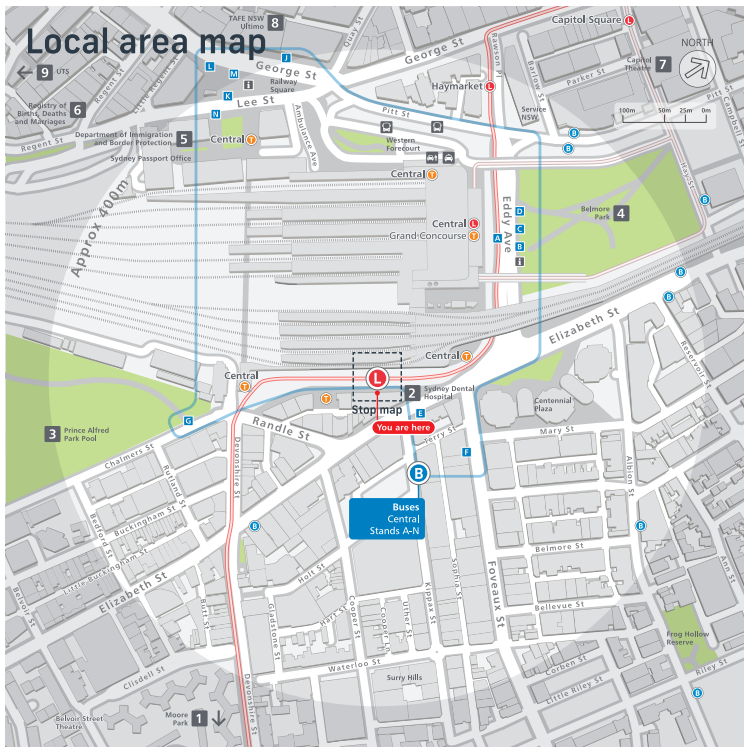

Stop guide

Next services information

Visit transportnsw.info or scan this QR code for next services information

Transport connections

L L2 Randwick Line and L3 Kingsford Line services operate Monday to Sunday 05:00 to 01:00

i For details of these services refer to the Find your way information points marked on the Local area map below.

Coach bays are located on Pitt St and on the Western Forecourt.

A taxi rank is located on the Western Forecourt.

A kiss and ride bay is located on the Western Forecourt.

Customer assistance

Tickets

Tap on and tap off, every time. Remember to both tap on and tap off to avoid a fine of up to $550.00.

Destinations

1. 1 Moore Park
2. 2 Sydney Dental Hospital
3. 3 Prince Alfred Park Pool
4. 4 Belmore Park
5. 5 Department of Immigration and Border Protection
6. 6 Registry of Births, Deaths and Marriages
7. 7 Capitol Theatre
8. 8 TAFE NSW Ultimo
9. 9 UTS