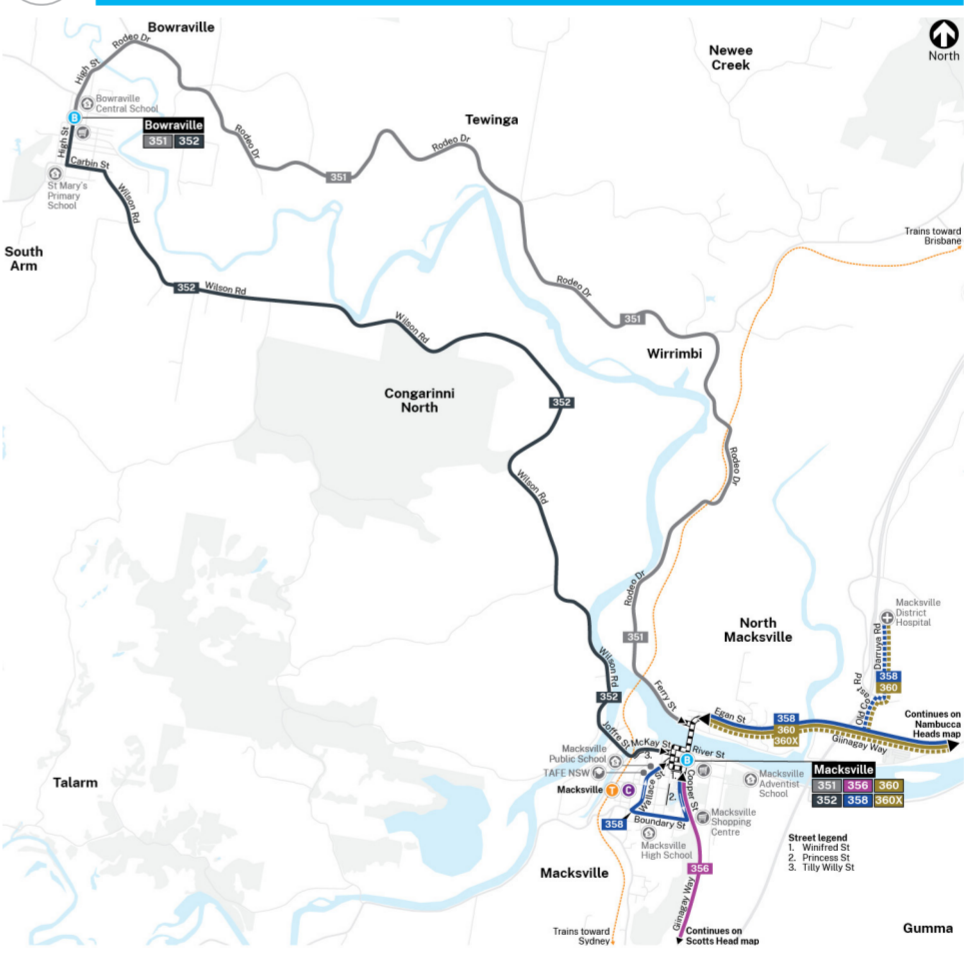

B Coffs Harbour bus network map (Map A)

B Raleigh bus network map (Map D)

Bellingen (Map E)

Urunga (Map F)

B Nambucca Heads bus network map (Map G)

Valla Beach (Map H)

B Mackville bus network map (Map I)

Scotts Head (Map J)

Northern Beaches (Map B)

Regional Overview

Grafton (Map C)

Legend

- Bus route
- Route number
- Multiple bus routes
- Limited service
- Bus interchange
- Train line & station
- Coach stop
- woopiconnect On Demand service area Zone 1
- woopiconnect On Demand service area Zone 2
- Hospital
- Medical centre
- School
- Tertiary education
- Service NSW
- Shopping
- Airport
- Sport facility
- Tourist attraction
- Community facility