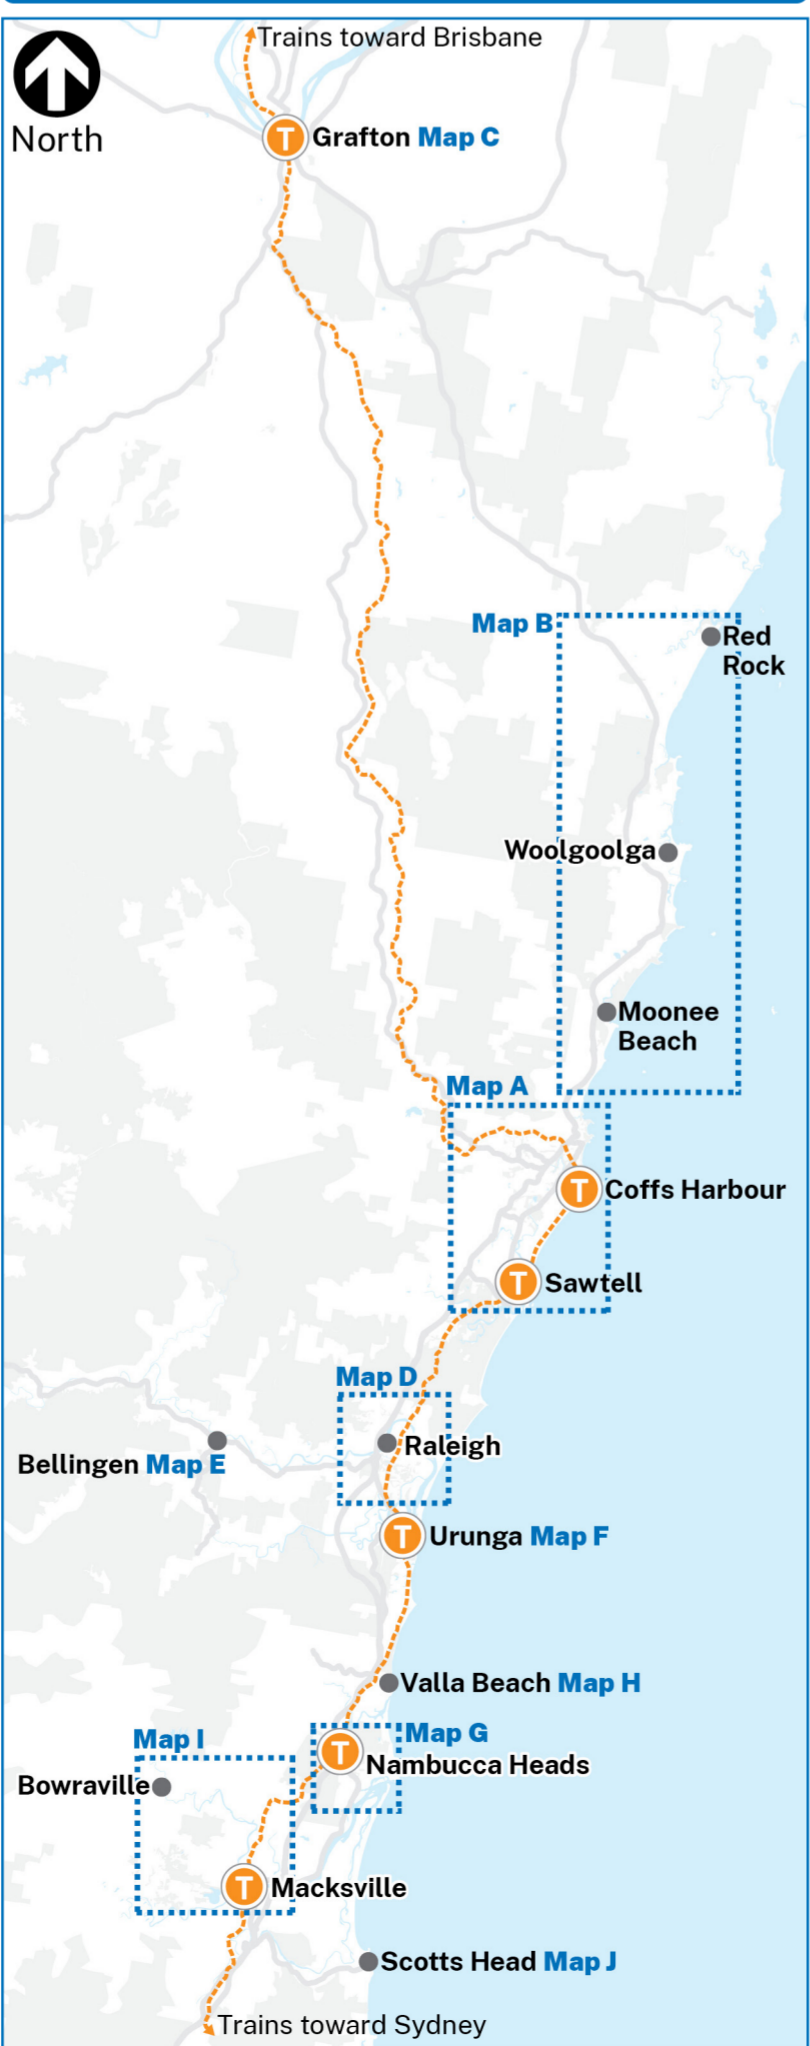

B Coffs Harbour bus network map (Map A)

B Raleigh bus network map (Map D)

Bellingen (Map E)

Urunga (Map F)

B Nambucca Heads bus network map (Map G)

Valla Beach (Map H)

B Mackville bus network map (Map I)

Scotts Head (Map J)

Northern Beaches (Map B)

Regional Overview

Grafton (Map C)

Legend

- Bus route
- Route number
- Multiple bus routes
- Limited service
- Bus interchange
- Train line & station
- Coach stop
- woopiconnect On Demand service area Zone 1
- woopiconnect On Demand service area Zone 2
- Hospital
- Medical centre
- School
- Tertiary education
- Service NSW
- Shopping
- Airport
- Sport facility
- Tourist attraction
- Community facility