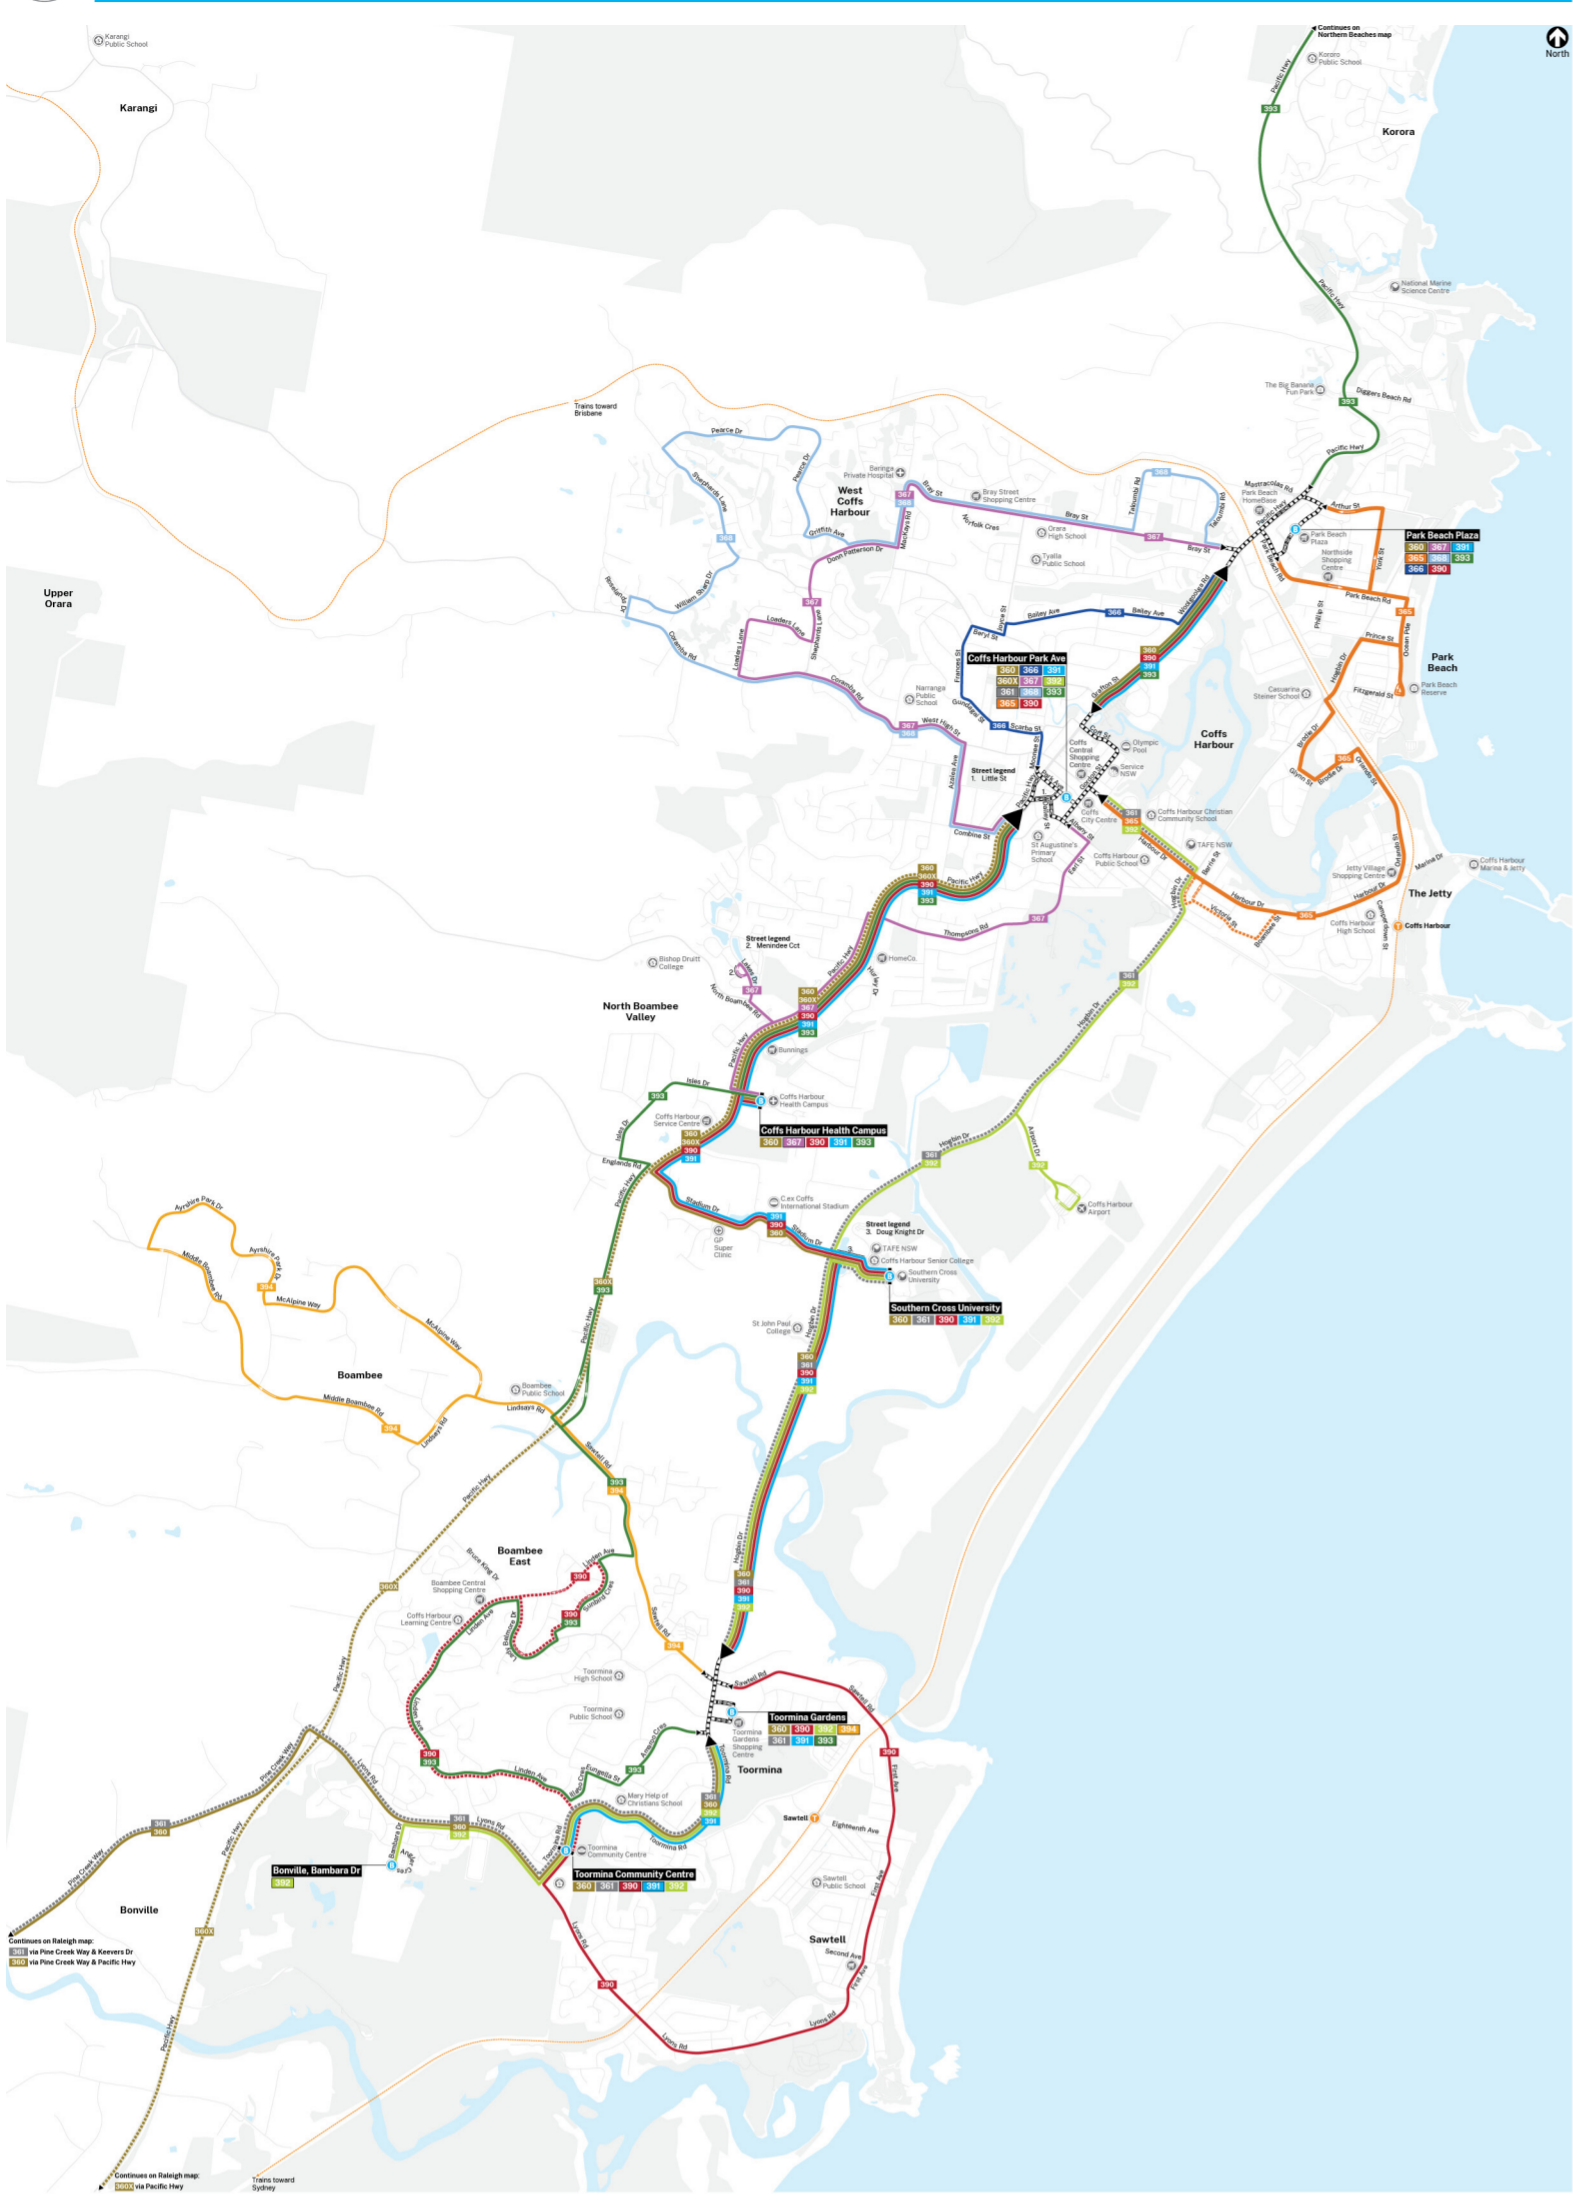

B Coffs Harbour bus network map (Map A)

B Raleigh bus network map (Map D)

Bellingen (Map E)

Urunga (Map F)

B Nambucca Heads bus network map (Map G)

Valla Beach (Map H)

B Mackville bus network map (Map I)

Scotts Head (Map J)

Northern Beaches (Map B)

Regional Overview

Grafton (Map C)

Legend

- Bus route
- Route number
- Multiple bus routes
- Limited service
- Bus interchange
- Train line & station
- Coach stop
- woopiconnect On Demand service area Zone 1
- woopiconnect On Demand service area Zone 2
- Hospital
- Medical centre
- School
- Tertiary education
- Service NSW
- Shopping
- Airport
- Sport facility
- Tourist attraction
- Community facility