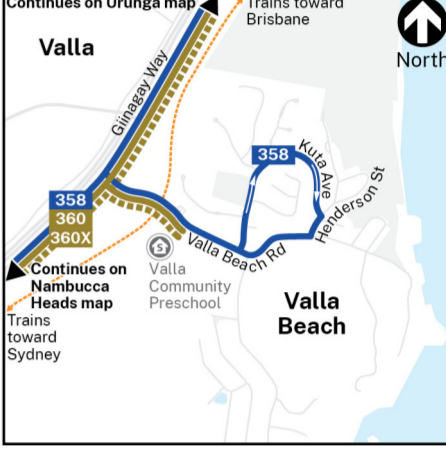

B Coffs Harbour bus network map (Map A)

B Raleigh bus network map (Map D)

Bellingen (Map E)

Urunga (Map F)

B Nambucca Heads bus network map (Map G)

Valla Beach (Map H)

B Mackville bus network map (Map I)

Scotts Head (Map J)

Northern Beaches (Map B)

Regional Overview

Grafton (Map C)

Legend

- Bus route
- Route number
- Multiple bus routes
- Limited service
- Bus interchange
- Train line & station
- Coach stop
- woopiconnect On Demand service area Zone 1
- woopiconnect On Demand service area Zone 2
- Hospital
- Medical centre
- School
- Tertiary education
- Service NSW
- Shopping
- Airport
- Sport facility
- Tourist attraction
- Community facility