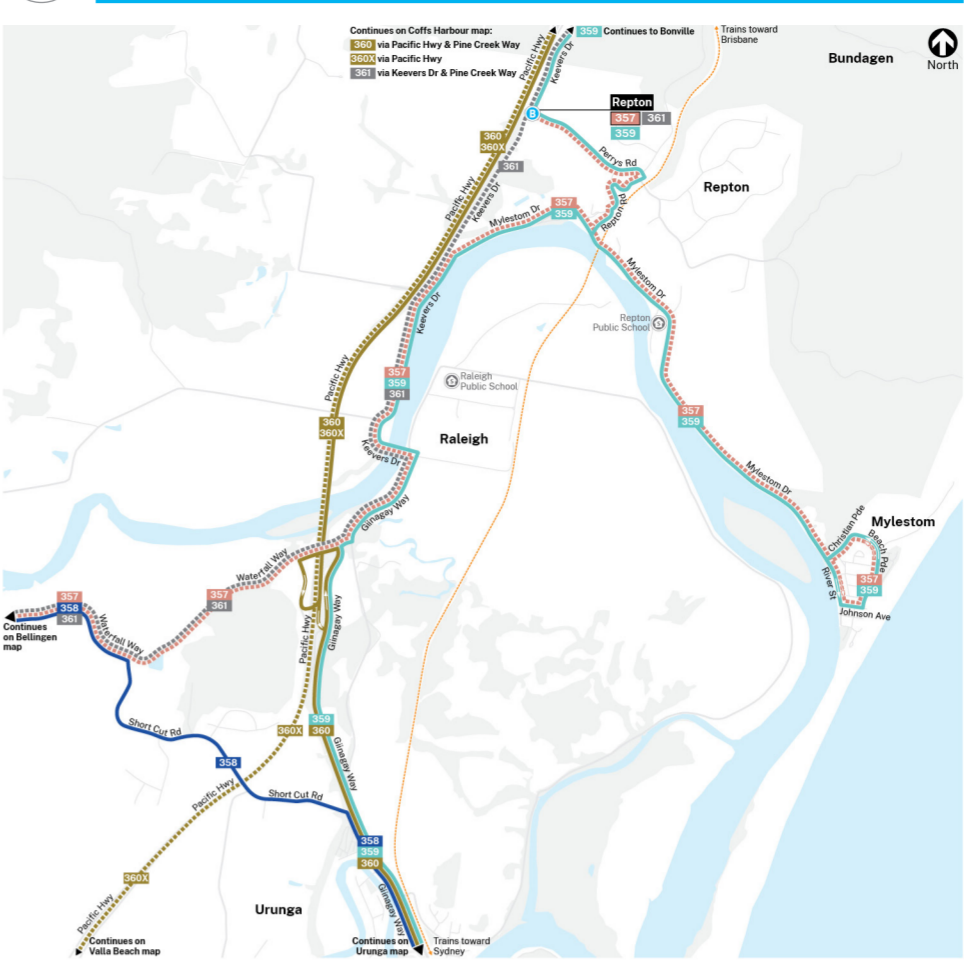

B Coffs Harbour bus network map (Map A)

B Raleigh bus network map (Map D)

Bellingen (Map E)

Urunga (Map F)

B Nambucca Heads bus network map (Map G)

Valla Beach (Map H)

B Mackville bus network map (Map I)

Scotts Head (Map J)

Northern Beaches (Map B)

Regional Overview

Grafton (Map C)

Legend

- Bus route
- Route number
- Multiple bus routes
- Limited service
- Bus interchange
- Train line & station
- Coach stop
- woopiconnect On Demand service area Zone 1
- woopiconnect On Demand service area Zone 2
- Hospital
- Medical centre
- School
- Tertiary education
- Service NSW
- Shopping
- Airport
- Sport facility
- Tourist attraction
- Community facility