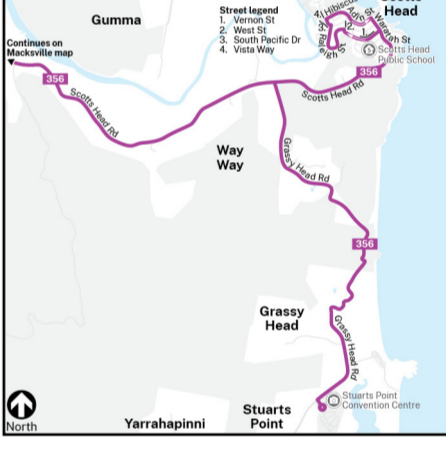

B Coffs Harbour bus network map (Map A)

B Raleigh bus network map (Map D)

Bellingen (Map E)

Urunga (Map F)

B Nambucca Heads bus network map (Map G)

Valla Beach (Map H)

B Mackville bus network map (Map I)

Scotts Head (Map J)

Northern Beaches (Map B)

Regional Overview

Grafton (Map C)

Legend

- Bus route
- Route number
- Multiple bus routes
- Limited service
- Bus interchange
- Train line & station
- Coach stop
- woopiconnect On Demand service area Zone 1
- woopiconnect On Demand service area Zone 2
- Hospital
- Medical centre
- School
- Tertiary education
- Service NSW
- Shopping
- Airport
- Sport facility
- Tourist attraction
- Community facility