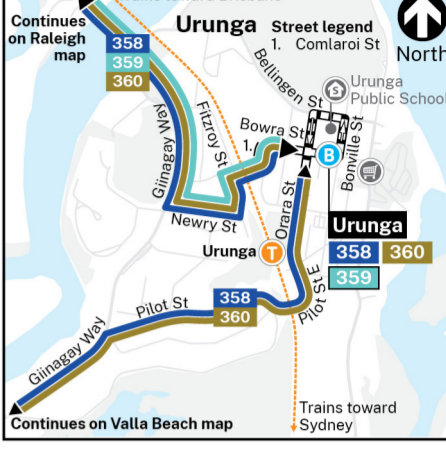

B Coffs Harbour bus network map (Map A)

B Raleigh bus network map (Map D)

Bellingen (Map E)

Urunga (Map F)

B Nambucca Heads bus network map (Map G)

Valla Beach (Map H)

B Mackville bus network map (Map I)

Scotts Head (Map J)

Northern Beaches (Map B)

Regional Overview

Grafton (Map C)

Legend

- Bus route
- Route number
- Multiple bus routes
- Limited service
- Bus interchange
- Train line & station
- Coach stop
- woopiconnect On Demand service area Zone 1
- woopiconnect On Demand service area Zone 2
- Hospital
- Medical centre
- School
- Tertiary education
- Service NSW
- Shopping
- Airport
- Sport facility
- Tourist attraction
- Community facility