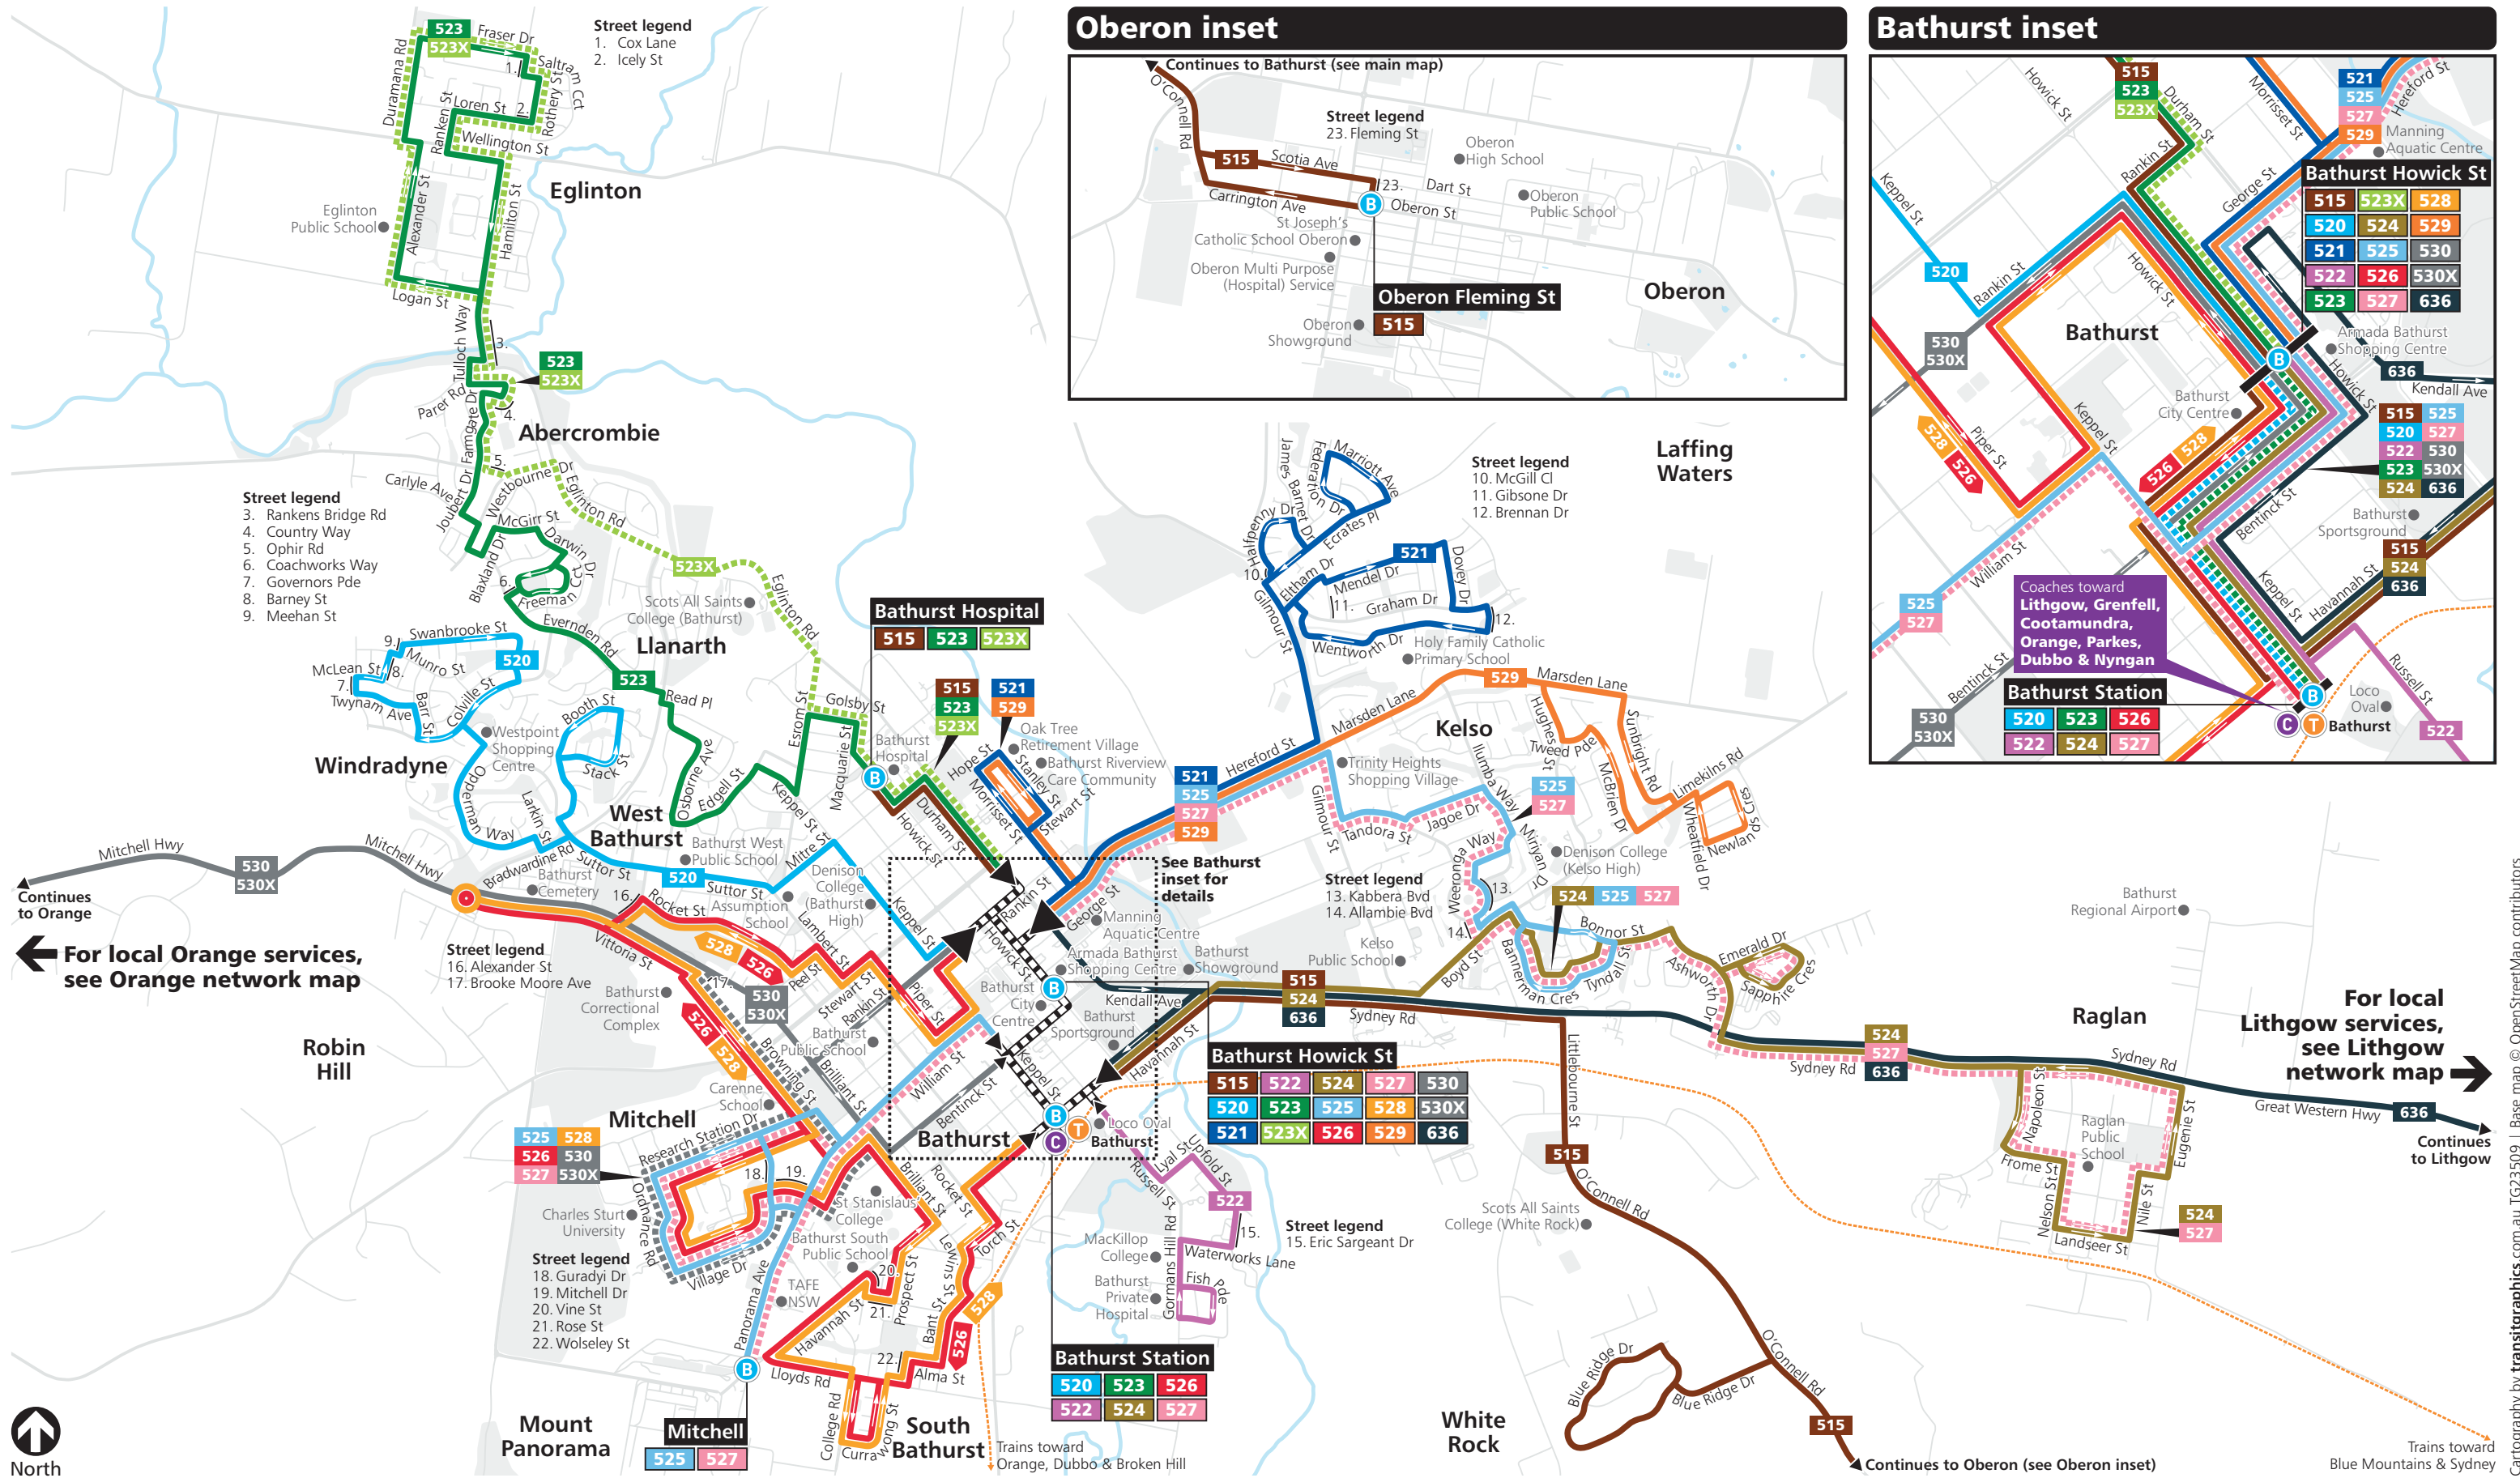

B

Bathurst bus network map

North

Legend

- Bus route
- Common bus route
- Bus interchange
- Coach stop
- Route number
- Limited service
- Train line & station

Plan your trip at transportnsw.info

Cartography by transitgraphics.com.au | Base map © OpenStreetMap contributors