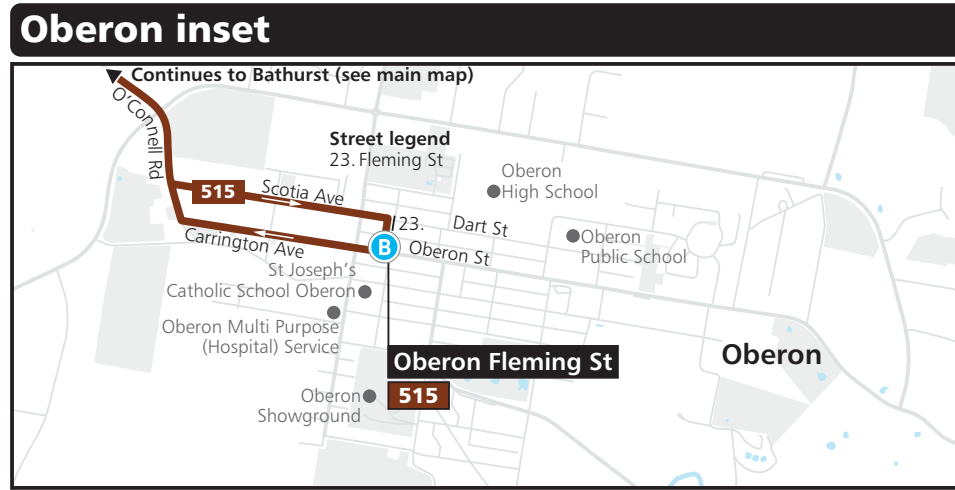

B

Bathurst bus network map

North

Legend

- Bus route
- Common bus route
- Bus interchange
- Coach stop
- Route number
- Limited service
- Train line & station

Plan your trip at transportnsw.info

Cartography by transitgraphics.com.au | Base map © OpenStreetMap contributors