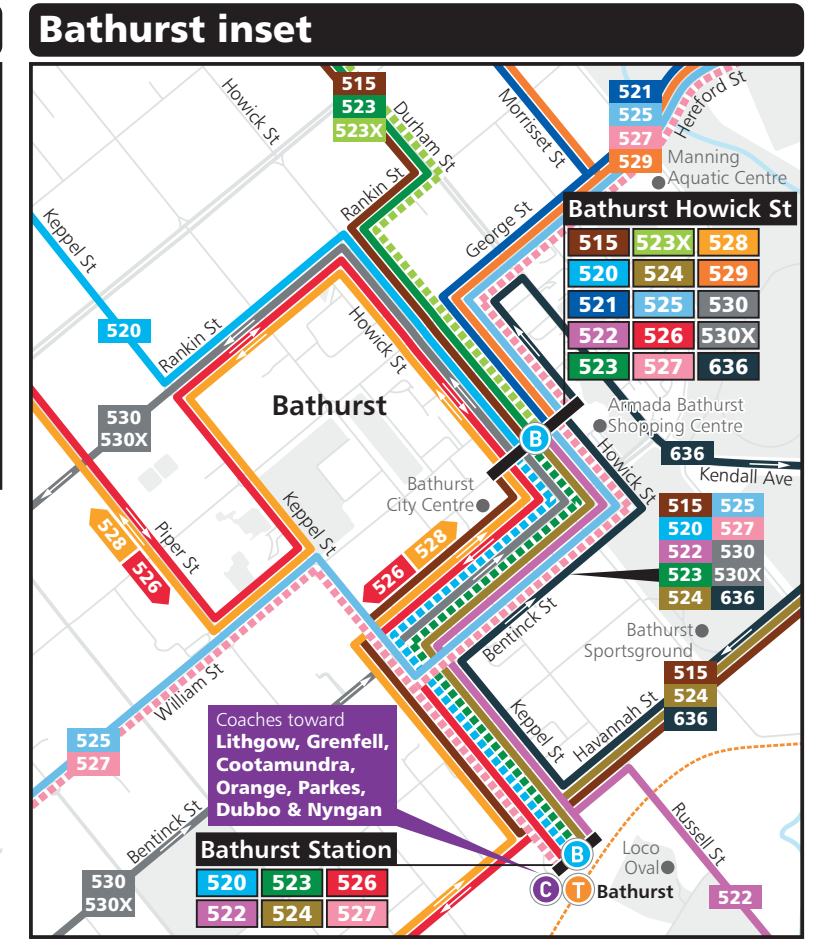

B

Bathurst bus network map

North

Legend

- Bus route
- Common bus route
- Bus interchange
- Coach stop
- Route number
- Limited service
- Train line & station

Plan your trip at transportnsw.info

Cartography by transitgraphics.com.au | Base map © OpenStreetMap contributors